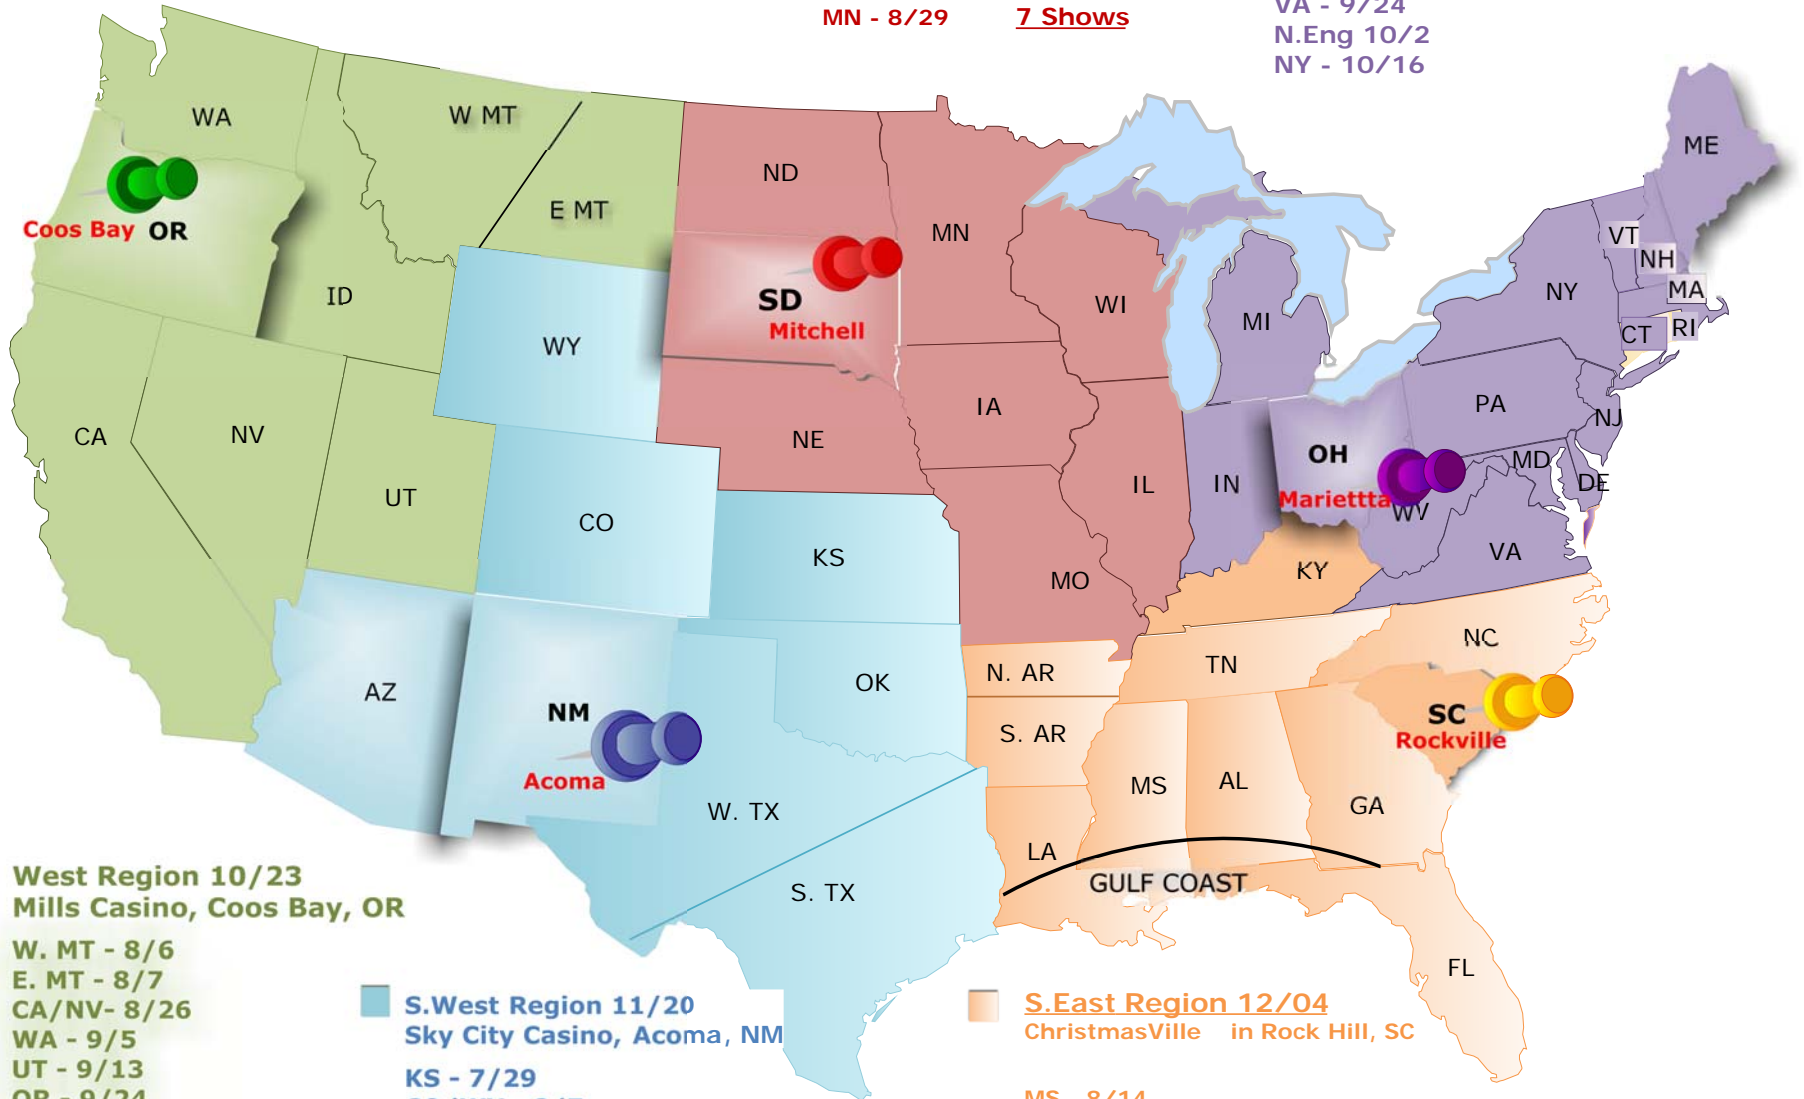

# COUNTRY SHOWDOWN 2010 REGIONS

**Mid West Region 11/13**  
Corn Palace, Mitchell, SD

MO - 8/5  
WI - 8/6  
ND - 8/6  
NE - 8/14  
IL - 8/22  
SD - 8/27  
MN - 8/29

7 Shows

**N. East Region 10/23**  
Marietta Auditorium, Marietta, OH

MI - 7/24  
IN - 8/14  
WV - 8/20  
OH - 9/6  
PA - 9/11  
VA - 9/24  
N.Eng 10/2  
NY - 10/16

8 Shows

**West Region 10/23**  
Mills Casino, Coos Bay, OR

W. MT - 8/6  
E. MT - 8/7  
CA/NV - 8/26  
WA - 9/5  
UT - 9/13  
OR - 9/24

6 Shows

**S. West Region 11/20**  
Sky City Casino, Acoma, NM

KS - 7/29  
CO/WY - 8/7  
NM - 9/18  
S. TX - 9/25  
OK - 9/23  
AZ - 10/02  
N. TX - 9/17

7 Shows

**S. East Region 12/04**  
ChristmasVille in Rock Hill, SC

MS - 8/14  
NC - 9/25  
GA - 9/25  
KY - 9/25  
TN - 10/2  
GULF - 10/16  
N.AR - 10/16  
S.AR - 10/18  
FL -

9 Shows